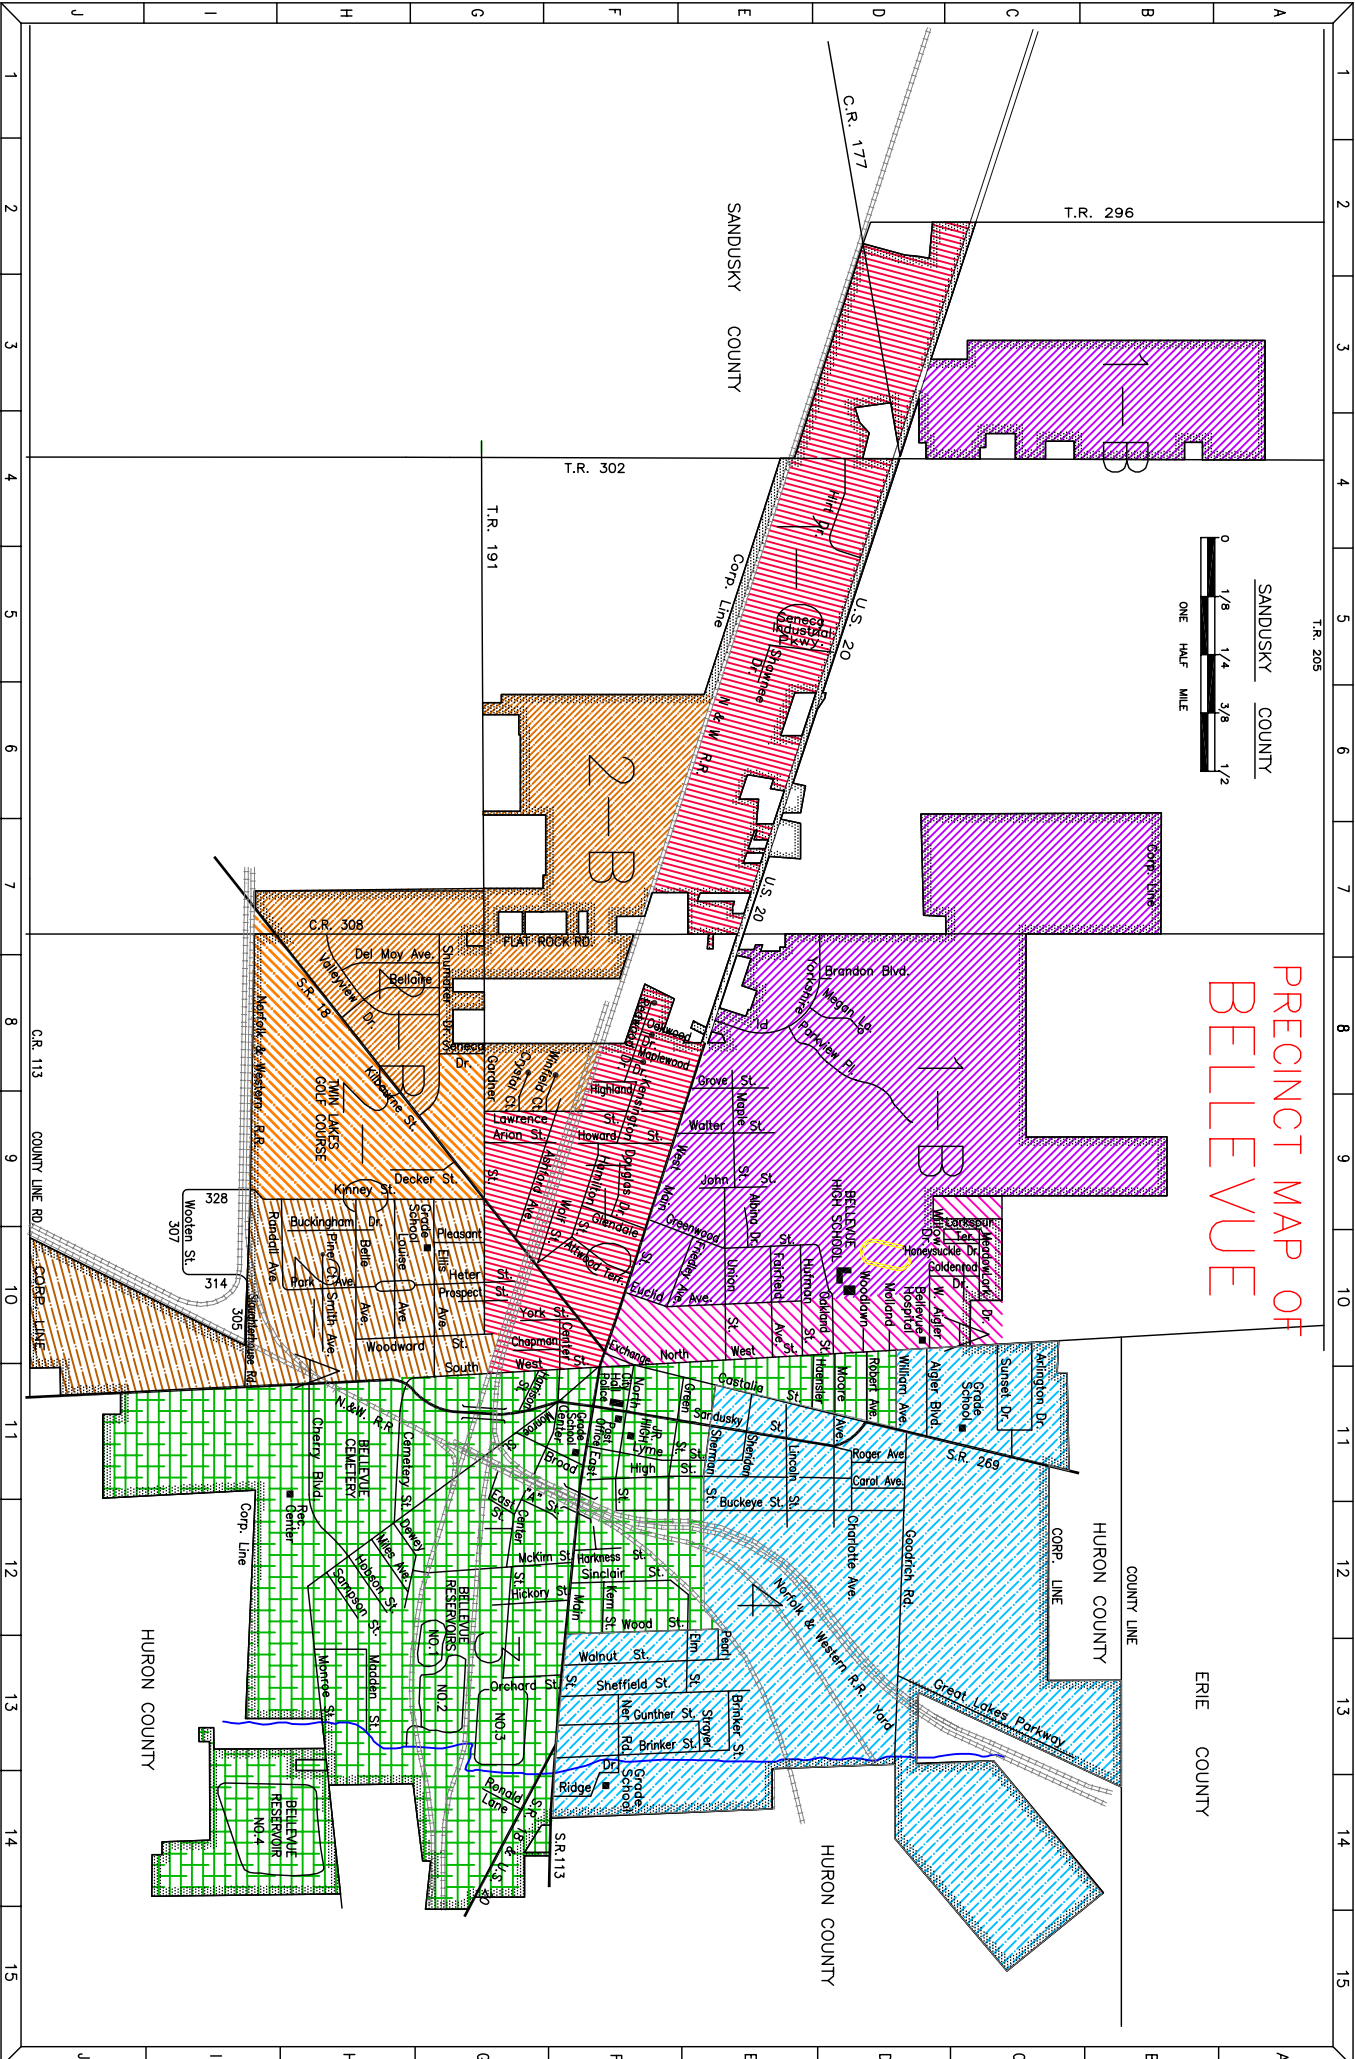

PRECINCT MAP OF BELLEVUE

SANDUSKY COUNTY

T.R. 205

SANDUSKY COUNTY

T.R. 296

T.R. 302

T.R. 191

C.R. 113

COUNTY LINE RD. COBBE LINE

HURON COUNTY

COUNTY LINE

ERIE COUNTY

HURON COUNTY

HURON COUNTY